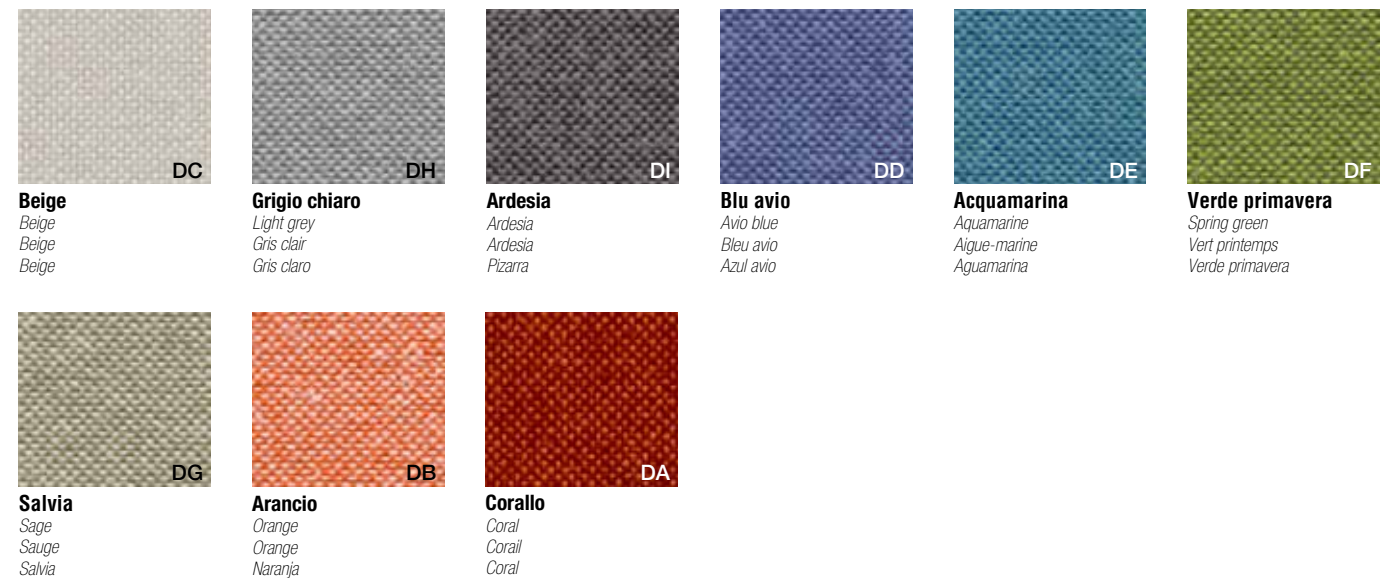

Pannello frontale
Front panel
Panneau frontal
Panel frontal